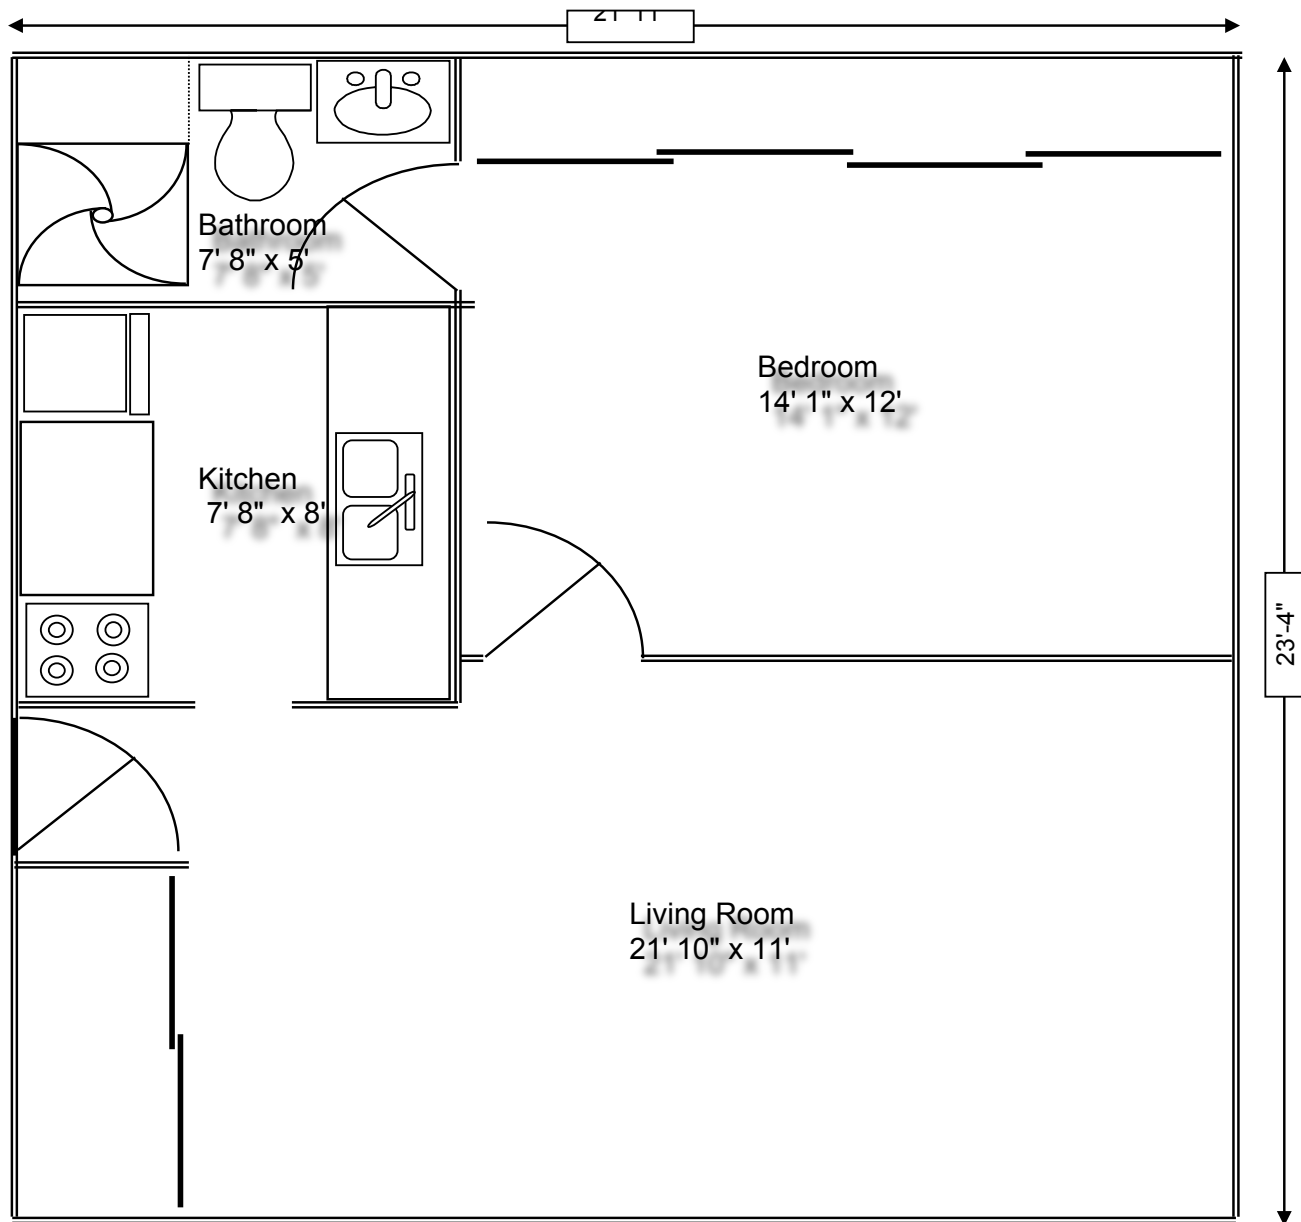

Total : 483 sq-ft

Centennial Manor - Sioux City  
 One BD Handicap

Floor Plan  

**Oakleaf**  
 REAL ESTATE MANAGEMENT

Total : 506 sq-ft

Centennial Manor - Sioux City

One BD

Floor Plan